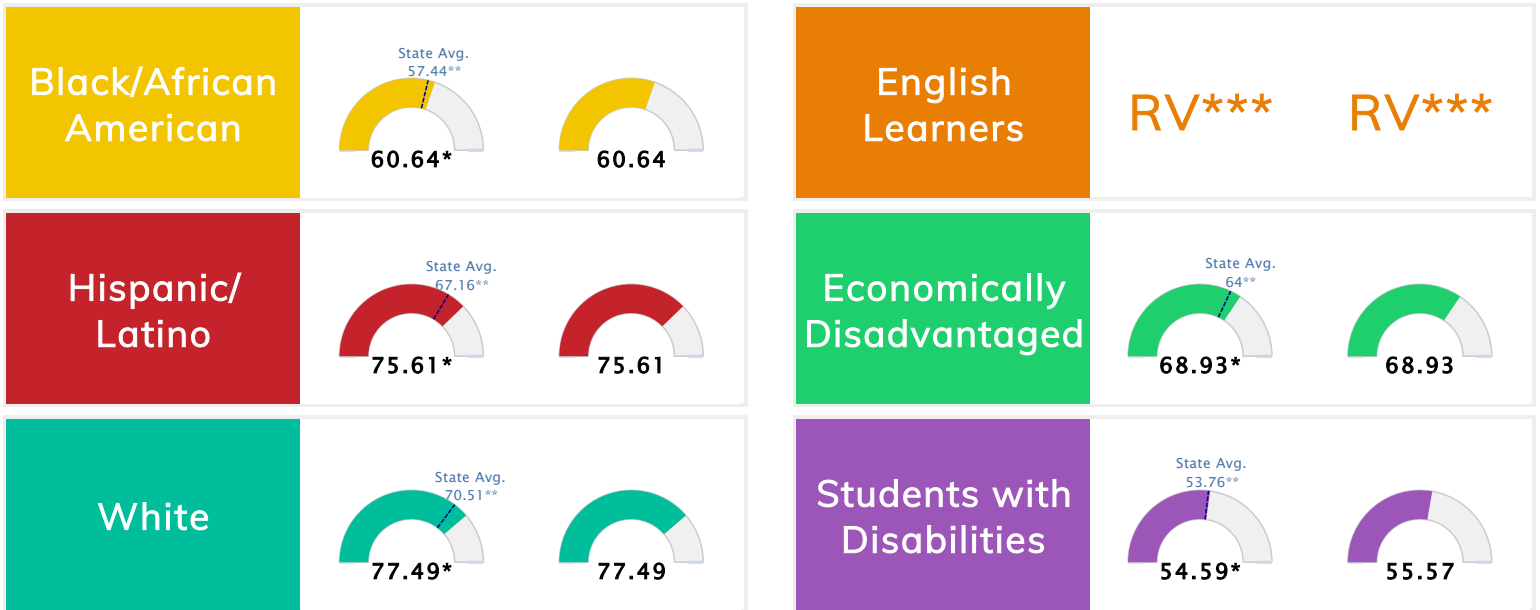

ELA % Tested   Math % Tested   ELA % Tested   Math % Tested

All Students	98.56%	99.28%			
Black / African American	100.00%	100.00%	English Learners	RV***	RV***
Hispanic / Latino	100.00%	100.00%	Economically Disadvantaged	97.44%	100.00%
White	99.11%	100.00%	Students with Disabilities	92.86%	96.43%

***RV = Restricted Value for sub-pops size < 10

Prepared by the Arkansas Department of Education: Division of Elementary and Secondary Education